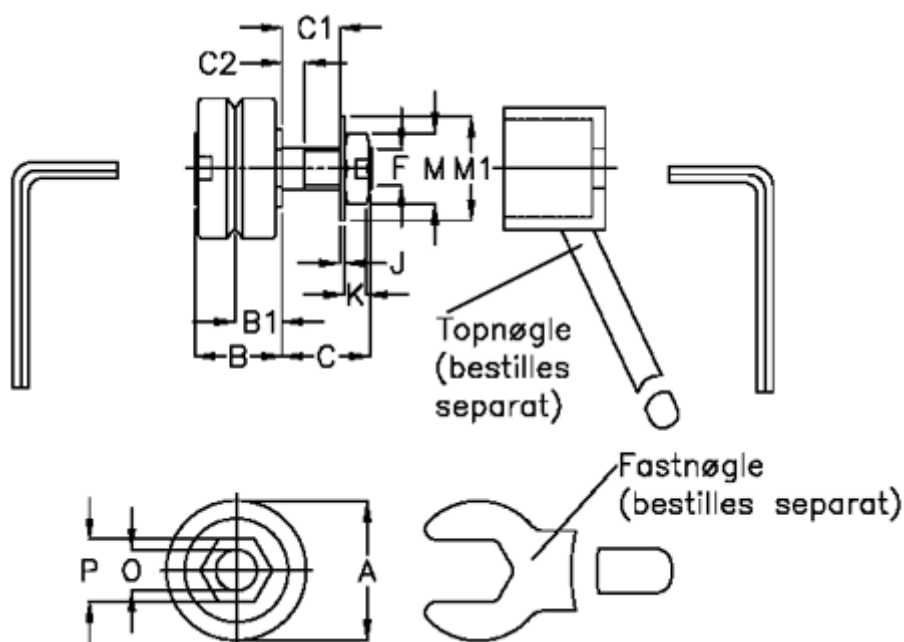

Article number: 057153205401

Description: HEPCO GV3 bearing LJ 54 C
Standard With Long Stud

Measures

a = 54.0

B = 34.7

B1 = 19.00

C = 30.0

C1 = 20.4

C2 = 7.9

F = M14 x 1,5

J = 1.60

K = 8.0

M = 22

M1 = 28

O = 14

P = 27

Weight kg/1000 = 0.425